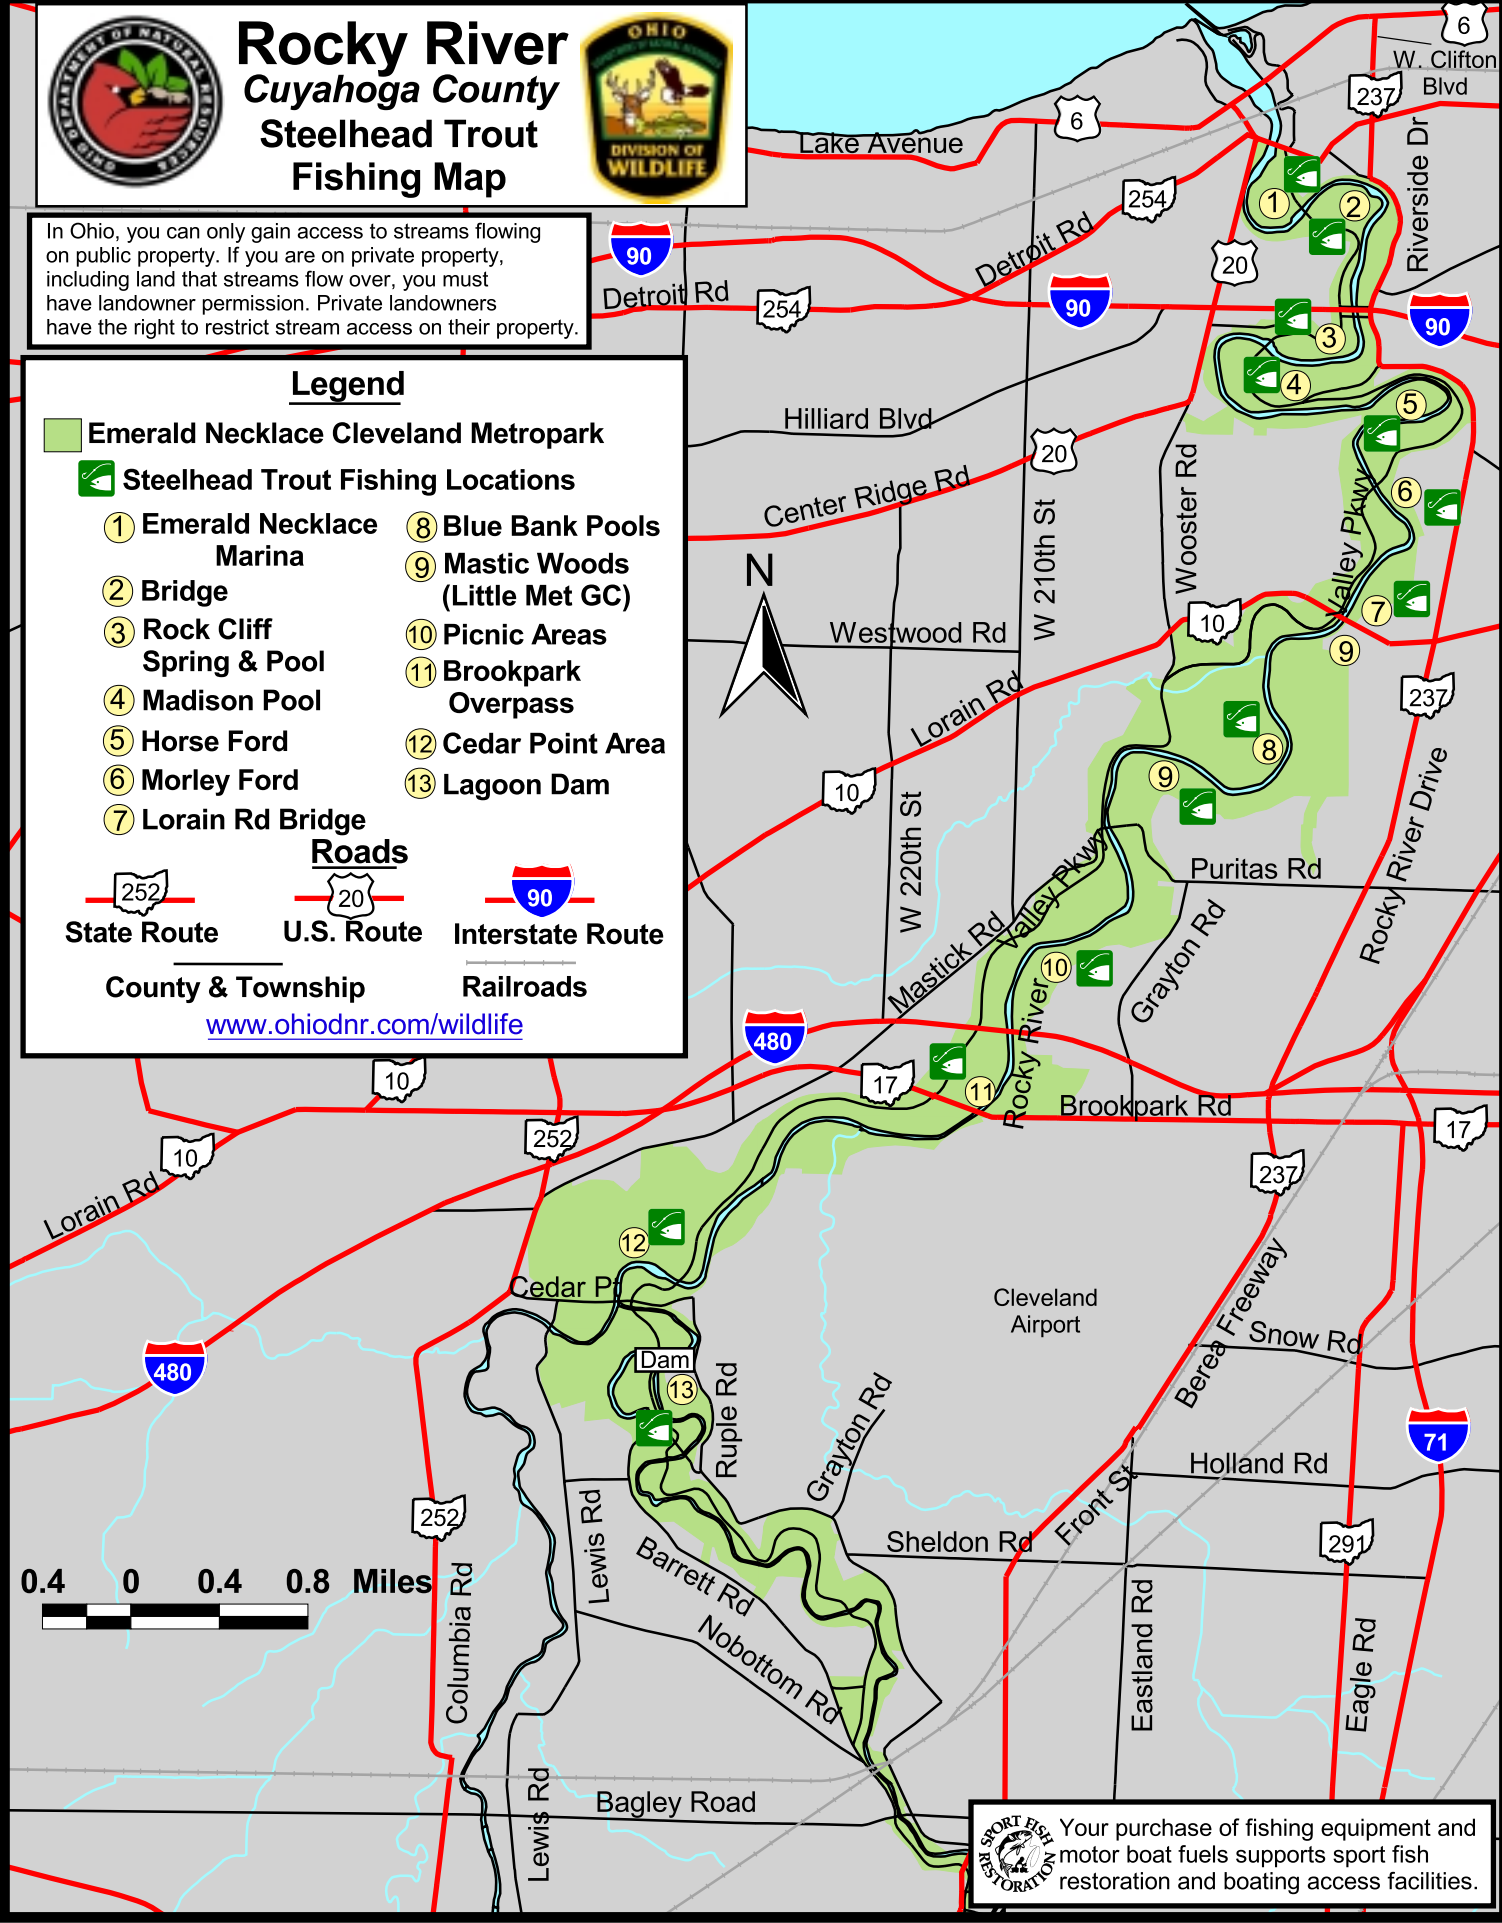

Rocky River Cuyahoga County Steelhead Trout Fishing Map

In Ohio, you can only gain access to streams flowing on public property. If you are on private property, including land that streams flow over, you must have landowner permission. Private landowners have the right to restrict stream access on their property.

Legend

- Emerald Necklace Cleveland Metropark
- Steelhead Trout Fishing Locations
- ① Emerald Necklace Marina
- ② Bridge
- ③ Rock Cliff Spring & Pool
- ④ Madison Pool
- ⑤ Horse Ford
- ⑥ Morley Ford
- ⑦ Lorain Rd Bridge
- ⑧ Blue Bank Pools
- ⑨ Mastic Woods (Little Met GC)
- ⑩ Picnic Areas
- ⑪ Brookpark Overpass
- ⑫ Cedar Point Area
- ⑬ Lagoon Dam

Roads

- State Route
- U.S. Route
- Interstate Route

County & Township Railroads

www.ohiodnr.com/wildlife

Your purchase of fishing equipment and motor boat fuels supports sport fish restoration and boating access facilities.

Rocky River Steelhead Trout Fishing Map